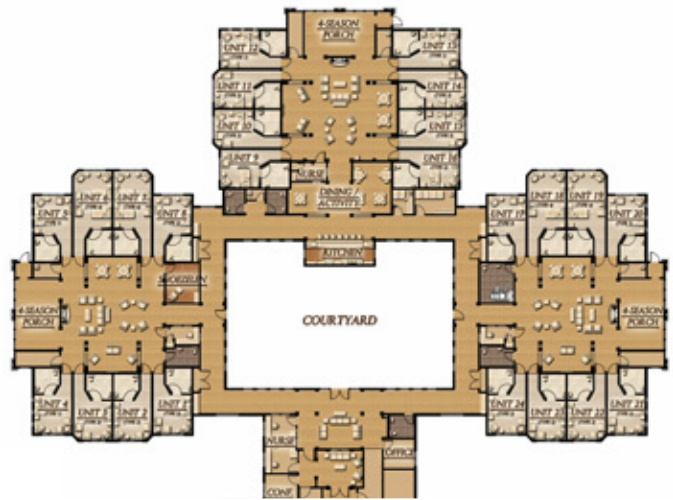

STONEY RIVER

ASSISTED LIVING • MEMORY CARE

Live
Laugh
Play

14401 Nowthen Blvd N.W. • Ramsey, Minnesota 55303 • 612-615-9936

Memory Care Friendship Suite

First Floor

Memory Care Suite Type: Cherrywood at 357 sq ft.