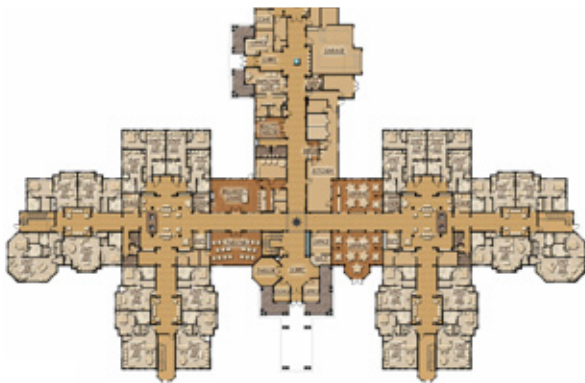

STONEY RIVER

ASSISTED LIVING • MEMORY CARE

Live
Laugh
Play

14401 Nowthen Blvd N.W. • Ramsey, Minnesota 55303 • 612-615-9936

Assisted Living Luxury Suite

Assisted Living Suite Type: Redwood at 688 sq ft.

First Floor