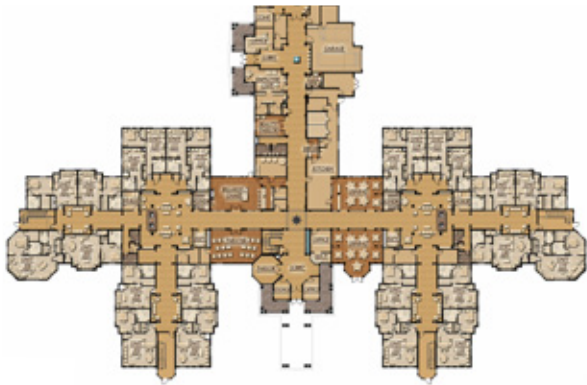

# STONEY RIVER

ASSISTED LIVING • MEMORY CARE

*Live*  
*Laugh*  
*Play*

14401 Nowthen Blvd N.W. • Ramsey, Minnesota 55303 • 612-615-9936

## Assisted Living Premium Suite

Assisted Living Suite Type: Redwood at 845 sq ft.

*First Floor*

*Second Floor*

For more information about Stoney River Assisted Living, call **612-615-9936**.