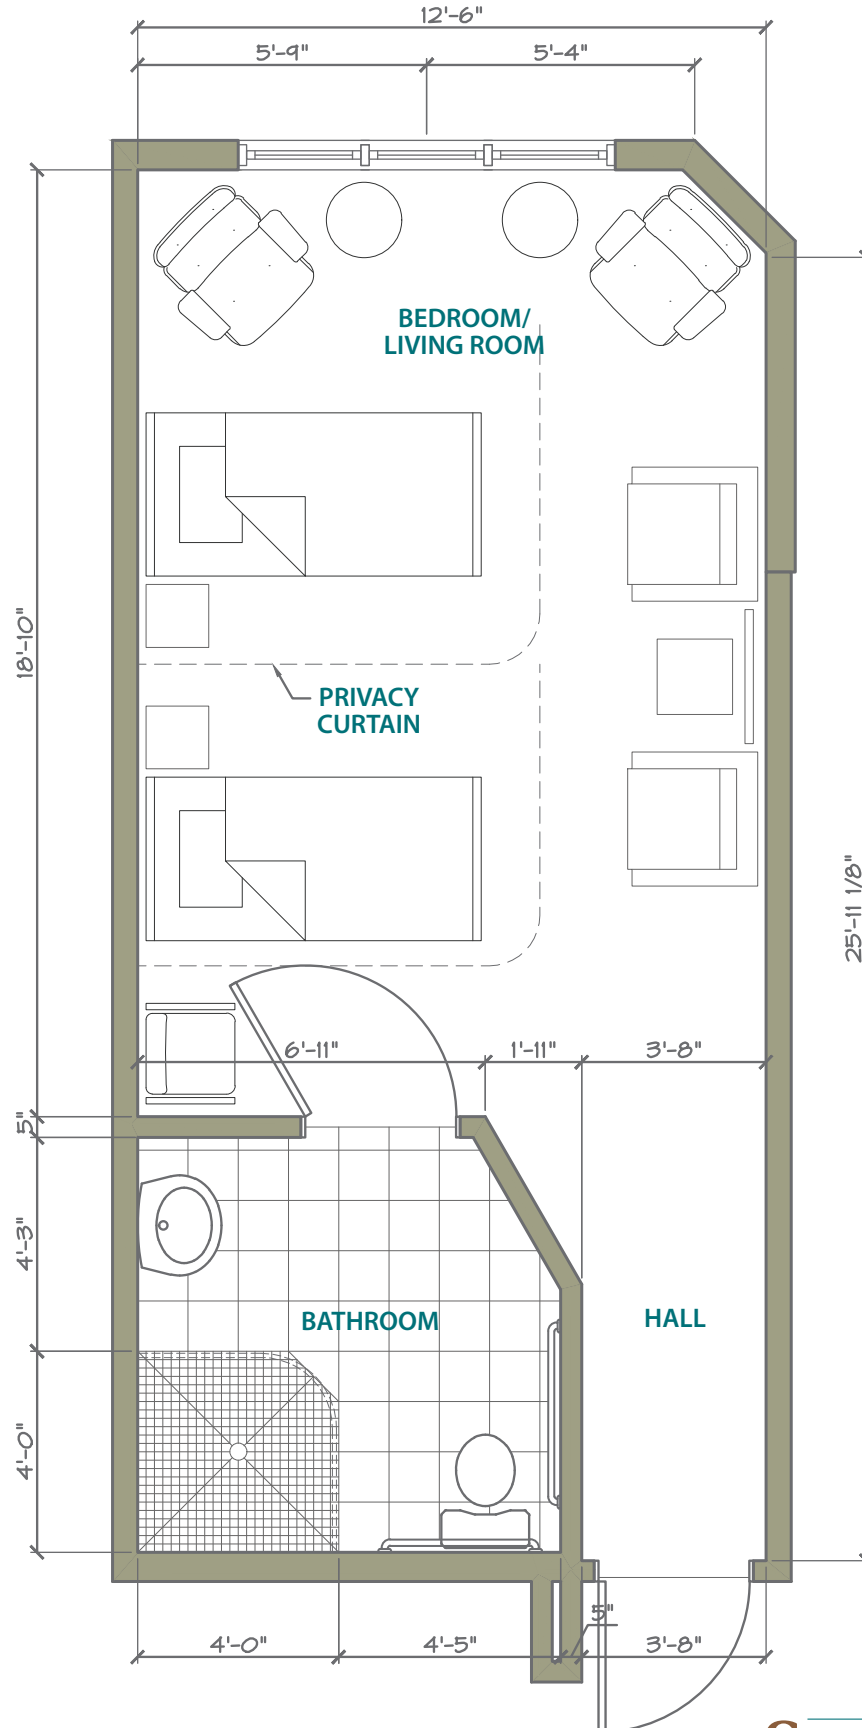

357 Square Feet

STONEY RIVER
 ASSISTED LIVING • MEMORY SUPPORT